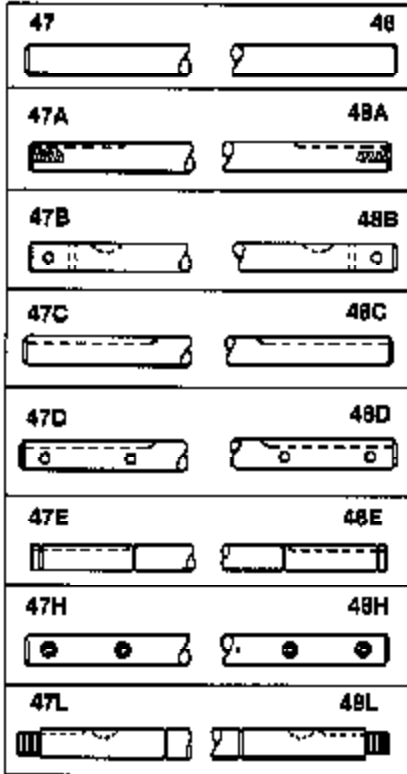

JOIST

SICHER IST DAS:
DAS ORIGINAL

MODEL and SERIAL
NUMBERS HERE

Ref #	Part Number	Qty	Description
13	778067		Gear, Bevel (16 teeth)
14	778068		Gear, Pinion (16 teeth)
17	786040		Pin, Drive
26	792018		Ring, Retaining
31	780001		Washer (3/4" ID x 1-1/2" OD x 1/16" t hick)
31A	780096		Washer, Thrust
47D	774391		Axle (17" long)
48D	774391		Axle (17" long)
82	786043		Sprocket. No Teeth 54. O.D. 8.823
82	786051		Sprocket. No Teeth 60. O.D. 9.841
82	786070		Sprocket. No Teeth 48. O.D. 7.920
82	786041A		Sprocket. No Teeth 45. O.D. 7.389
82	786042	100-193	Sprocket. No Teeth 40. O.D. 6.650
90	788067B	Peerless	Grease (32 oz. bottle Bentonite greas e)
101	774344		Differential Carrier Hsg (Incl. 137)
102	774345		Differential Carrier Hsg (Incl. 139)
103	792041		Screw, 5/16-18 x 3-3/4"
104A	792061		Washer, Flat, 5/16"
104	792042		Nut, Lock, 5/16-18 (Use as required)
137	780077		Bushing (3/4" ID x 1-1/16" OD x 2-1/1 6" long)
139	780077		Bushing (3/4 ID x 1-1/16" OD x 2-1/16 " long)