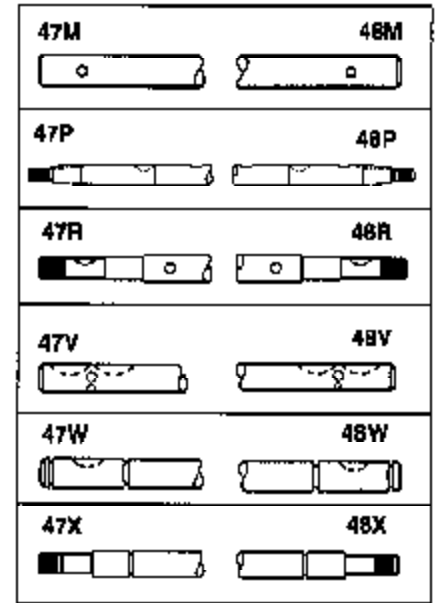

JOIST

SICHER IST DAS:
DAS ORIGINAL

MODEL and SERIAL
NUMBERS HERE

Ref #	Part Number	Qty	Description
13	778067		Gear, Bevel (16 teeth)
14	778068		Gear, Pinion (16 teeth)
17	786040		Pin, Drive
26	792018		Ring, Retaining
31	780001		Washer (3/4" ID x 1-1/2" OD x 1/16" t hick)
31A	780096		Washer, Thrust
47D	774391		Axle (17" long)
48D	774391		Axle (17" long)
82	786043		Sprocket. No Teeth 54. O.D. 8.823
82	786051		Sprocket. No Teeth 60. O.D. 9.841
82	786070		Sprocket. No Teeth 48. O.D. 7.920
82	786041A		Sprocket. No Teeth 45. O.D. 7.389
82	786042	100-193	Sprocket. No Teeth 40. O.D. 6.650
90	788067B	Peerless	Grease (32 oz. bottle Bentonite greas e)
101	774344		Differential Carrier Hsg (Incl. 137)
102	774345		Differential Carrier Hsg (Incl. 139)
103	792041		Screw, 5/16-18 x 3-3/4"
104A	792061		Washer, Flat, 5/16"
104	792042		Nut, Lock, 5/16-18 (Use as required)
137	780077		Bushing (3/4" ID x 1-1/16" OD x 2-1/1 6" long)
139	780077		Bushing (3/4 ID x 1-1/16" OD x 2-1/16 " long)