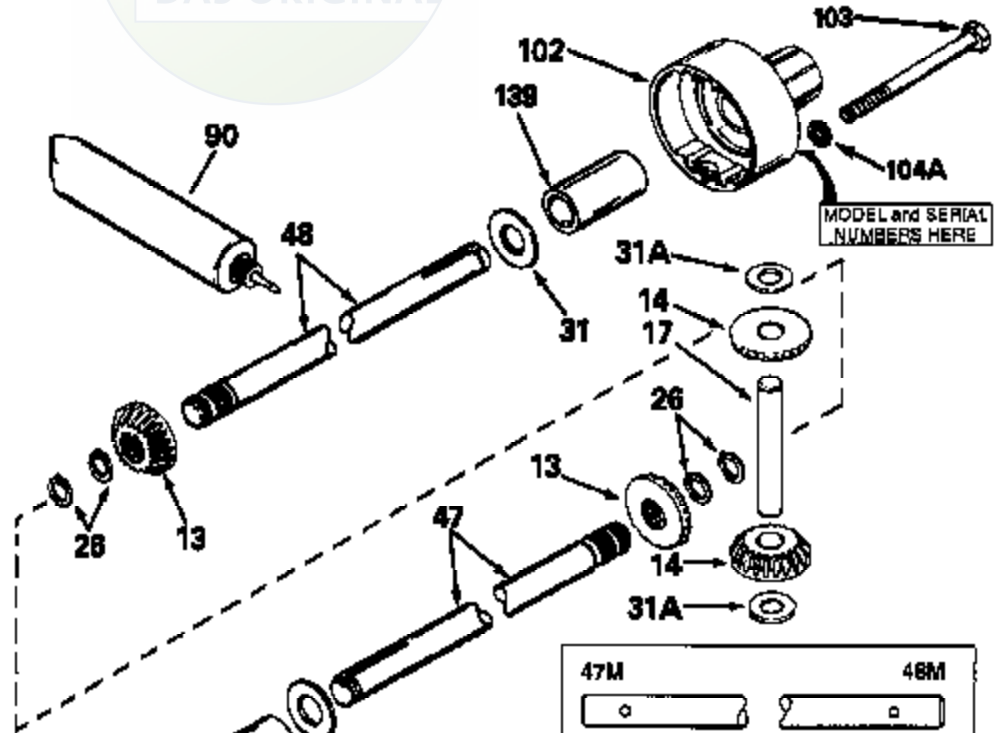

JOIST

SICHER IST DAS:
DAS ORIGINAL

MODEL and SERIAL
NUMBERS HERE

Ref #	Part Number	Qty	Description
13	778067		Gear, Bevel (16 teeth)
14	778068		Gear, Pinion (16 teeth)
17	786040		Pin, Drive
26	792018		Ring, Retaining
31	780001		Washer (3/4" ID x 1-1/2" OD x 1/16" t hick)
31A	780096		Washer, Thrust
47D	774391		Axle (17" long)
48D	774391		Axle (17" long)
82	786043		Sprocket. No Teeth 54. O.D. 8.823
82	786051		Sprocket. No Teeth 60. O.D. 9.841
82	786070		Sprocket. No Teeth 48. O.D. 7.920
82	786041A		Sprocket. No Teeth 45. O.D. 7.389
82	786042	100-193	Sprocket. No Teeth 40. O.D. 6.650
90	788067B	Peerless	Grease (32 oz. bottle Bentonite greas e)
101	774344		Differential Carrier Hsg (Incl. 137)
102	774345		Differential Carrier Hsg (Incl. 139)
103	792041		Screw, 5/16-18 x 3-3/4"
104A	792061		Washer, Flat, 5/16"
104	792042		Nut, Lock, 5/16-18 (Use as required)
137	780077		Bushing (3/4" ID x 1-1/16" OD x 2-1/1 6" long)
139	780077		Bushing (3/4 ID x 1-1/16" OD x 2-1/16 " long)